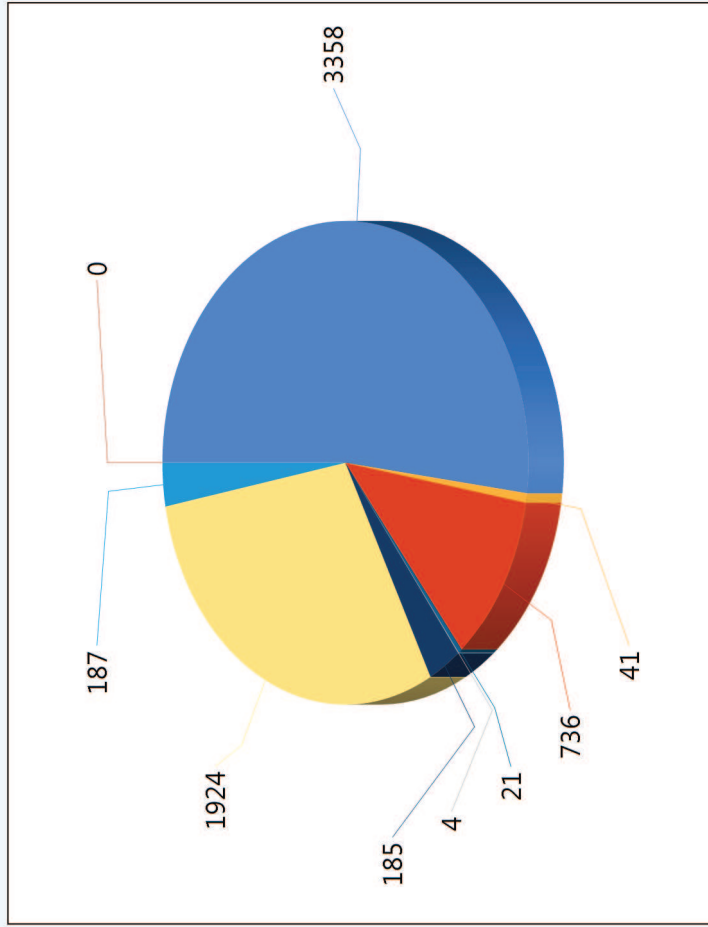

CTS Caseload as of 29.10.2013

Group Legend

- Elderly
- Working Age-Non-Passported-Disabled Child Premium
- Working Age-Non-Passported-Other
- Working Age-Non-Passported-Severe Disability
- Working Age-Non-Passported-War Pensioners
- Working Age-Passported-Disabled Child Premium
- Working Age-Passported-Other
- Working Age-Passported-Severe Disability
- Working Age-Passported-War Pensioners